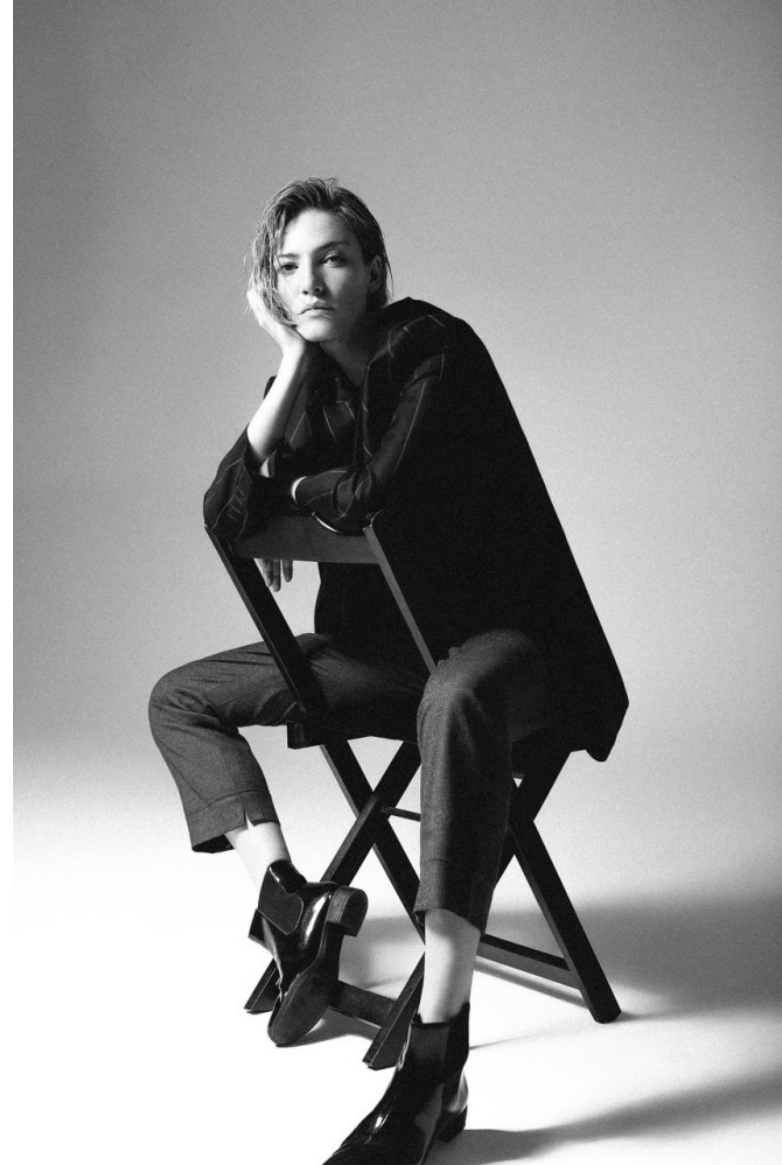

BARBARA BERGER

Height: 179cm / 5' 10½" Bust: 82cm / 32½" Waist: 61.5cm 24" Hips: 88.5cm / 35" Shoes: 39.5 EU / 8½ US / 6½ UK Hair: Blond Eyes: Green

BARBARA BERGER

Height: 179cm / 5' 10½" Bust: 82cm / 32½" Waist: 61.5cm 24" Hips: 88.5cm / 35" Shoes: 39.5 EU / 8½ US / 6½ UK Hair: Blond Eyes: Green

BARBARA BERGER

Height: 179cm / 5' 10½" Bust: 82cm / 32½" Waist: 61.5cm 24" Hips: 88.5cm / 35" Shoes: 39.5 EU / 8½ US / 6½ UK Hair: Blond Eyes: Green