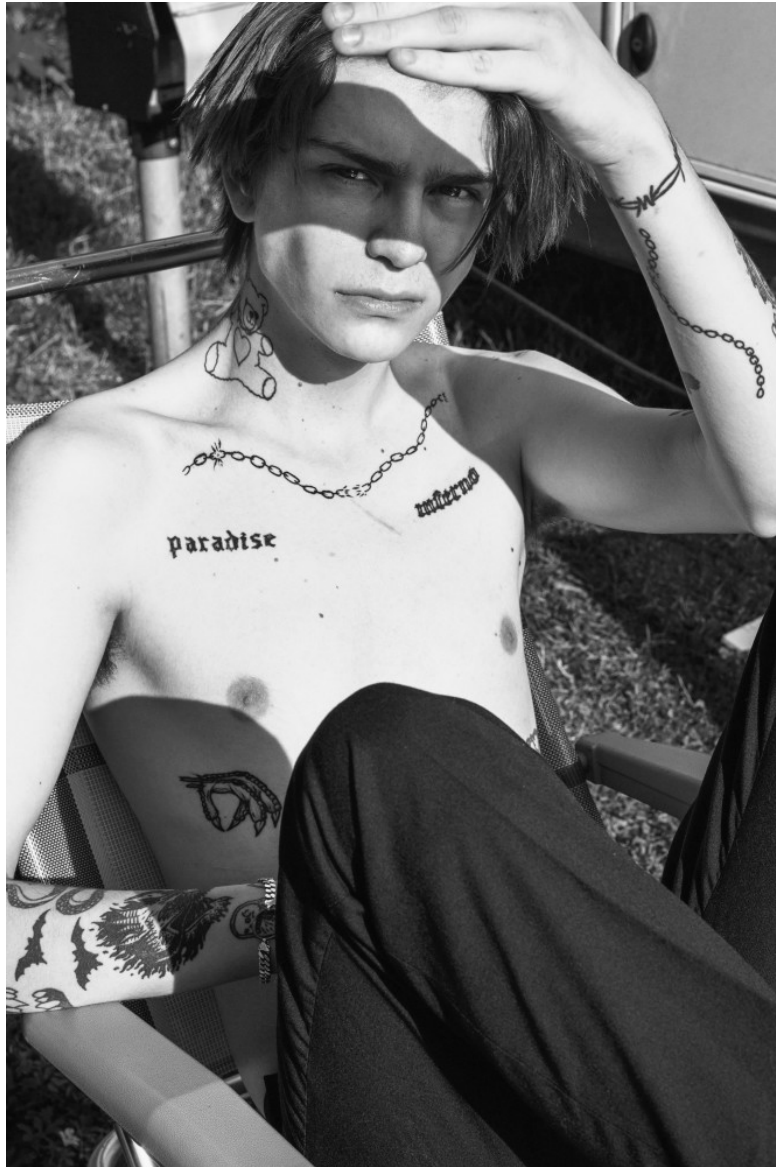

HAMPUS GOODE

Height: 189.5cm / 6' 2½" Chest: 88cm / 34½" Shoes: 43 EU / 10 US / 9 UK Hair: Brown Eyes: Blue

HAMPUS GOODE

Height: 189.5cm / 6' 2½" Chest: 88cm / 34½" Shoes: 43 EU / 10 US / 9 UK Hair: Brown Eyes: Blue