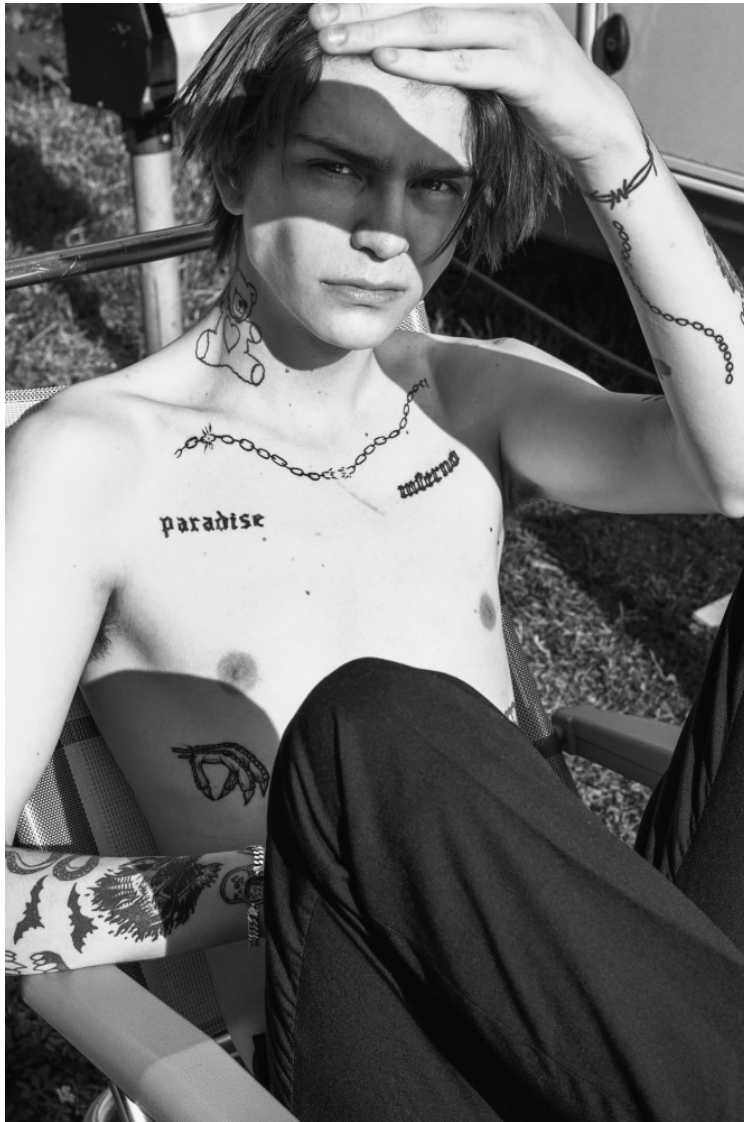

HAMPUS GOODE

Height: 190cm / 6' 3" Chest: 86cm / 34" Waist: 72cm 28½" Hips: 94cm / 37" Shoes: 43EU / 10US / 9UK Hair: Brown Eyes: Blue

HAMPUS GOODE

Height: 190cm / 6' 3" Chest: 86cm / 34" Waist: 72cm 28½" Hips: 94cm / 37" Shoes: 43EU / 10US / 9UK Hair: Brown Eyes: Blue